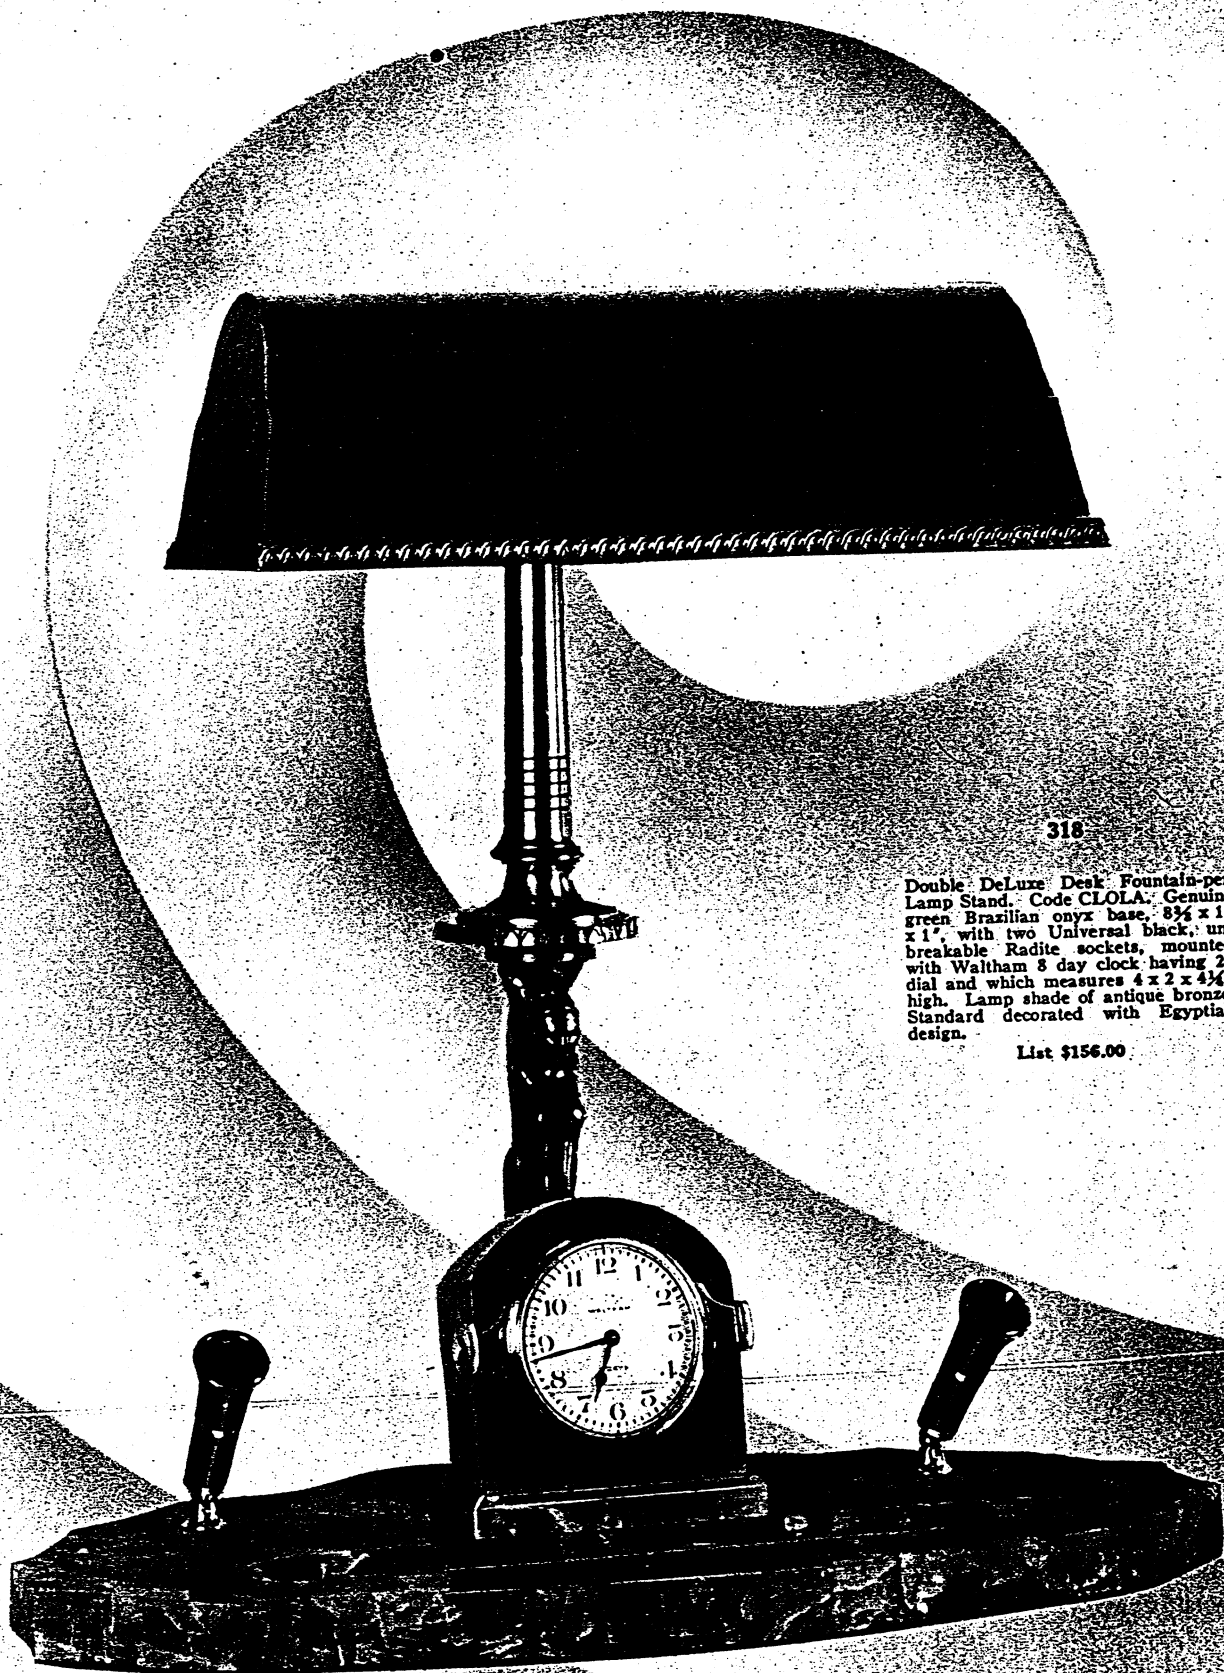

318

Double DeLuxe Desk Fountain-pen Lamp Stand. Code CLOLA. Genuine green Brazilian onyx base, 8 $\frac{3}{4}$ x 16 x 1", with two Universal black, unbreakable Radite sockets, mounted with Waltham 8 day clock, having 2" dial and which measures 4 x 2 x 4 $\frac{1}{4}$ " high. Lamp shade of antique bronze. Standard decorated with Egyptian design.

List $156.00